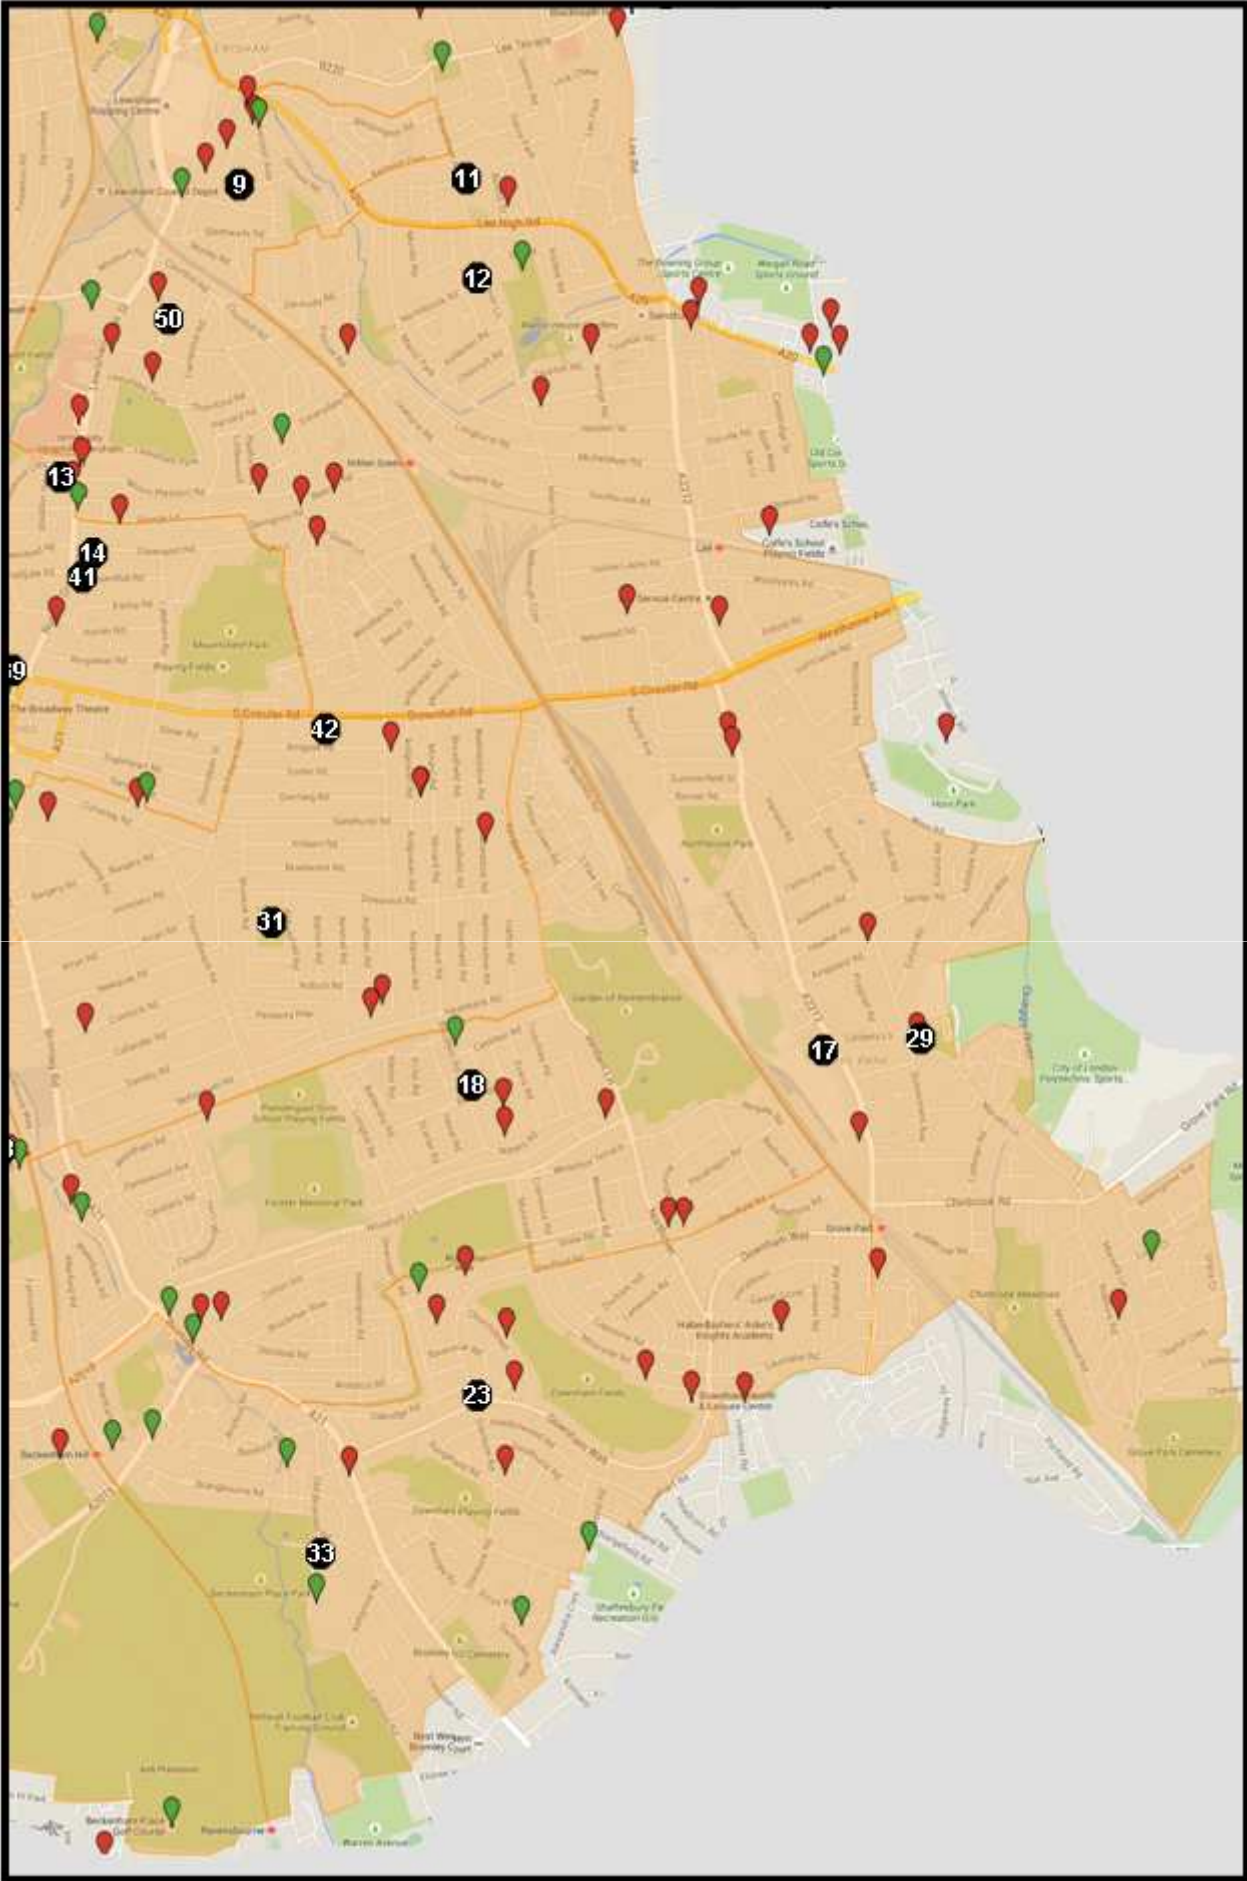

Appendix F – Mapping

1. Scotney Hall
2. Evelyn Community Centre
3. Woodpecker Community Centre
4. The Moonshot Centre
5. Barnes Wallis Community Centre
6. 82 Tanners Hill
7. Clare Hall
8. Lethbridge Close Clubroom
9. Leemore Community Hub
10. Honor Oak Community Centre
11. Brandram Road Community Centre
12. Lochaber Hall
13. The Saville Centre
14. Lewisham Irish Community Centre
15. Ackroyd Community Centre
16. Ewart Road Clubroom
17. The Ringway Centre
18. Goldsmiths Community Centre
19. Champion Hall
20. Silverdale Hall
21. Venner Road Hall
22. Sedgehill Community Centre
23. Wesley Halls
24. 2000 Community Action Centre
25. Rockbourne Youth Club
26. Midi Music Company
27. Crofton Park Community Library
28. Sydenham Community Library
29. Grove Park Community Library
30. New Cross Learning
31. Abbotshall Playing Fields
32. Firhill Playing Fields
33. Tenenbee Sports Development Centre
34. Lewisham Art House
35. Somerville Adventure Playground
36. Mulberry Centre
37. Sydenham Centre
38. 14a Randlesdown Road
39. 120 Rushey Green
40. 2 Catford Broadway
41. 41 Rushey Green
42. 308 Brownhill Road
43. 299 Kirkdale
44. Voluntary Services Lewisham
45. 2-4 Devonshire Road
46. 111 Randlesdown Road
47. 124 Kilmorie Road
48. Lewisham Way Youth and Community Centre
49. Etta Hall
50. Lewisham Opportunity Pre-School

NB – All the Green and Red markers indicate alternative hireable space

Lewisham – North West

Lewisham – North East

Lewisham – South East

Lewisham – South West