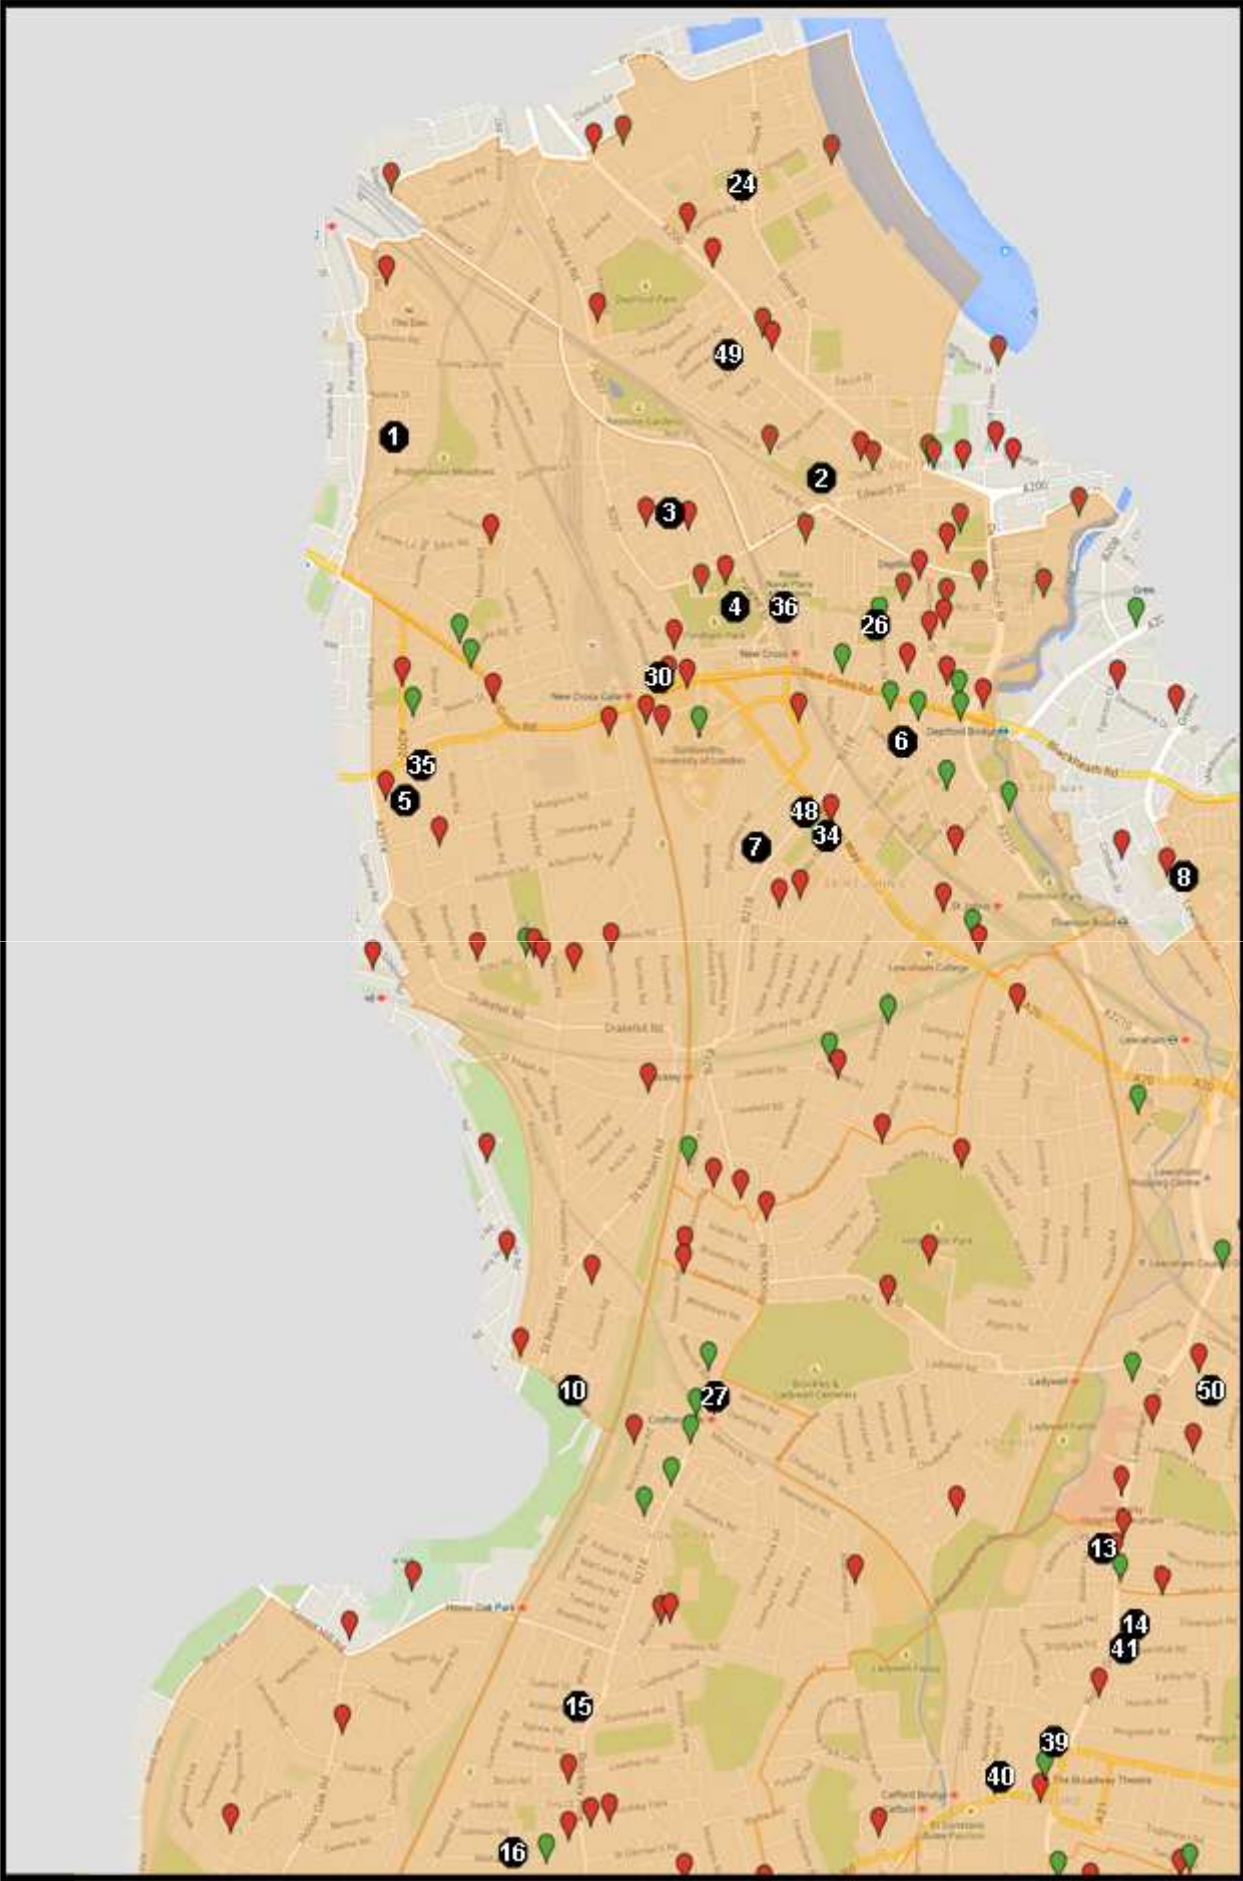

Appendix F – Mapping

1. Scotney Hall
2. Evelyn Community Centre
3. Woodpecker Community Centre
4. The Moonshot Centre
5. Barnes Wallis Community Centre
6. 82 Tanners Hill
7. Clare Hall
8. Lethbridge Close Clubroom
9. Leemore Community Hub
10. Honor Oak Community Centre
11. Brandram Road Community Centre
12. Lochaber Hall
13. The Saville Centre
14. Lewisham Irish Community Centre
15. Ackroyd Community Centre
16. Ewart Road Clubroom
17. The Ringway Centre
18. Goldsmiths Community Centre
19. Champion Hall
20. Silverdale Hall
21. Venner Road Hall
22. Sedgehill Community Centre
23. Wesley Halls
24. 2000 Community Action Centre
25. Rockbourne Youth Club
26. Midi Music Company
27. Crofton Park Community Library
28. Sydenham Community Library
29. Grove Park Community Library
30. New Cross Learning
31. Abbotshall Playing Fields
32. Firhill Playing Fields
33. Tenenbee Sports Development Centre
34. Lewisham Art House
35. Somerville Adventure Playground
36. Mulberry Centre
37. Sydenham Centre
38. 14a Randlesdown Road
39. 120 Rushey Green
40. 2 Catford Broadway
41. 41 Rushey Green
42. 308 Brownhill Road
43. 299 Kirkdale
44. Voluntary Services Lewisham
45. 2-4 Devonshire Road
46. 111 Randlesdown Road
47. 124 Kilmorie Road
48. Lewisham Way Youth and Community Centre
49. Etta Hall
50. Lewisham Opportunity Pre-School

NB – All the Green and Red markers indicate alternative hireable space

Lewisham – North West

Lewisham – North East

Lewisham – South East

Lewisham – South West